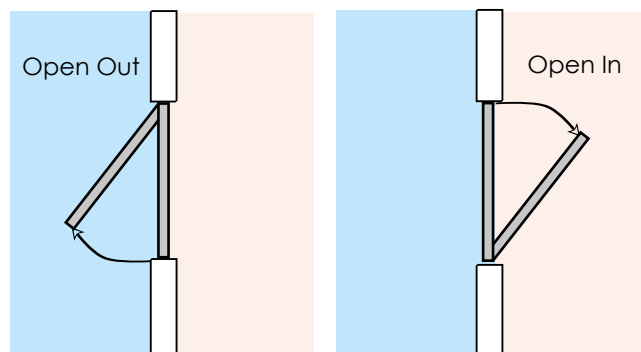

For Smoke Ventilation
Clear Opening Height

For Smoke Ventilation
Clear Opening Width

2. Type Of Profile (upvc, ali, or timber)

3. How it is hinged

Top Hung

Bottom Hung

Side Hung

Double Hung

Sliding Sash

4. How It Opens

5. How Far It Opens

Distance in mm.....

Talk to our sales team for more advice
call on 01702 826 267 or email sales@rocburn.com