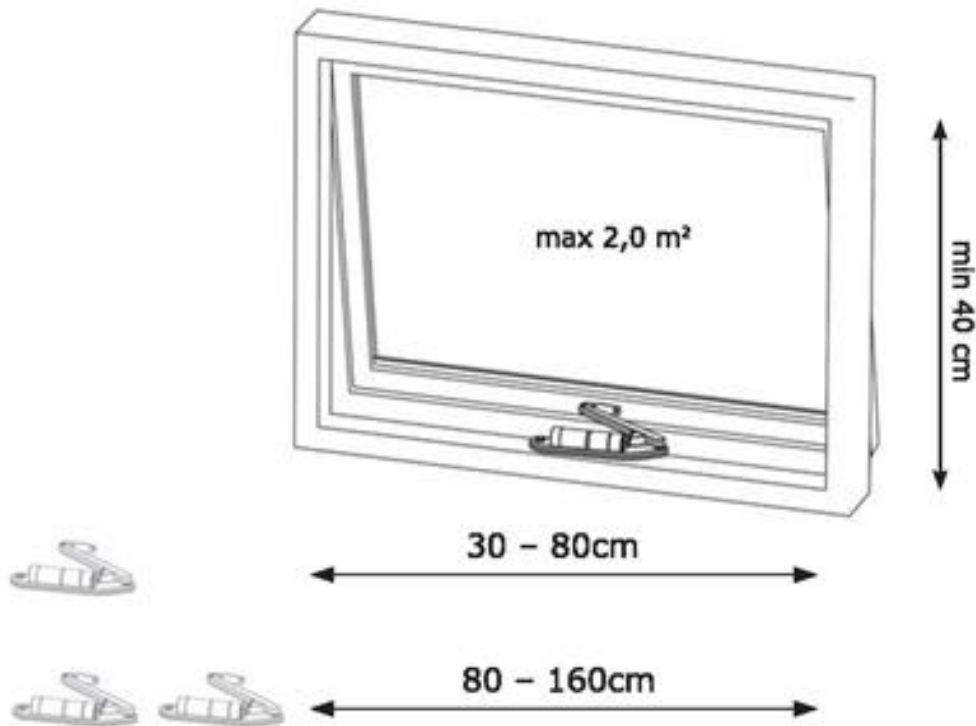

Contact: Ben Green

Tel. 0845 519 0560

Fax. 0845 519 0570

E-mail sales@rocburn-fire.co.uk

Ideal For Hard To Reach Area's Or The Elderly

Attractive & Modern Design

Suits Windows Up To 160cm Wide With 2 Openers

With Mounting Bracket Can Be Face Mounted On Any Frame

Popular Component Images

Product 110 - Standard Kit

Product 812 Skylight Mounting Kit
Velux & Fakro

Product 811 Split Adaptor To Use
2 openers (80-160 cm Windows)