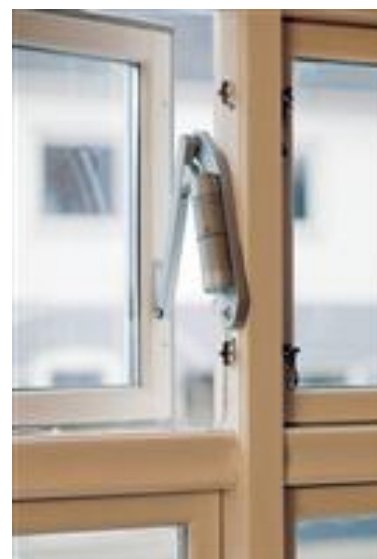

Contact: Ben Green

Tel. 0845 519 0560

Fax. 0845 519 0570

E-mail sales@rocburn-fire.co.uk

Ideal For Hard To Reach Area's Or The Elderly

Attractive & Modern Design

Suits Windows Up To 160cm Wide With 2 Openers

With Mounting Bracket Can Be Face Mounted On Any Frame

Popular Component Images

Product 110 - Standard Kit

Product 812 Skylight Mounting Kit
Velux & Fakro

Product 811 Split Adaptor To Use
2 openers (80-160 cm Windows)