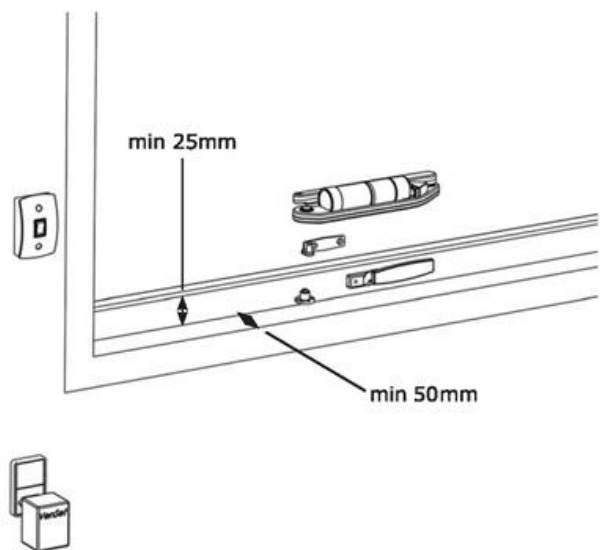

With Mounting Bracket Can Be Face Mounted On Any Frame

Popular Component Images

Product 110 - Standard Kit

Product 812 Skylight Mounting Kit
Velux & Fakro

Product 811 Split Adaptor To Use
2 openers (80-160 cm Windows)