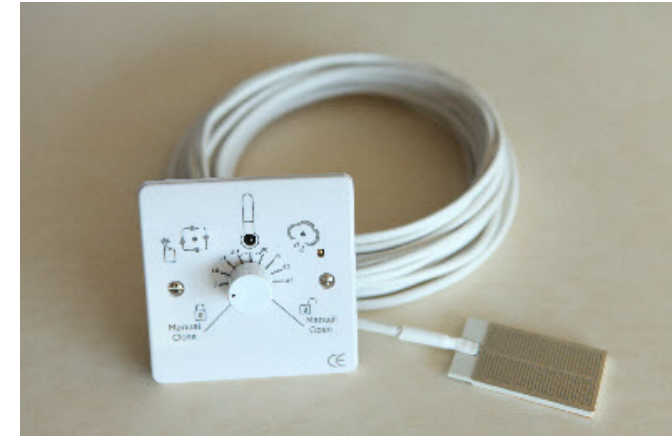

Back View of MB06 with Connections

INPUT MAINS AND OUTPUT MOTOR 1mm CABLE

MB06 Temperature Control Panel & Roof Mounted Rain Sensor

Wiring as diagram above from a fused spur

Position the rain sensor outside on the glass if it is a conservatory or on the glazing bar

Clean the surface you are sticking the sensor, remove backing and secure

Push down and ensure a good fixing

Please ensure the cable is facing downwards from the sensor

Basic Operation Functions MB06

Operating with the front control knob

Manual Mode

Manual Close - Turn the knob fully left to manually close

Manual Open - Turn the knob fully right to manually open

Note - Rain sensor will not function in manual open mode

Actuators are powered open or close for sixty seconds

If you have any questions please call 0845 519 0560

MB06 Control Panel & Rain Sensor

Installation Information

The MB06 must be installed by a qualified electrician and the installation must meet the required IEE regulations for safety