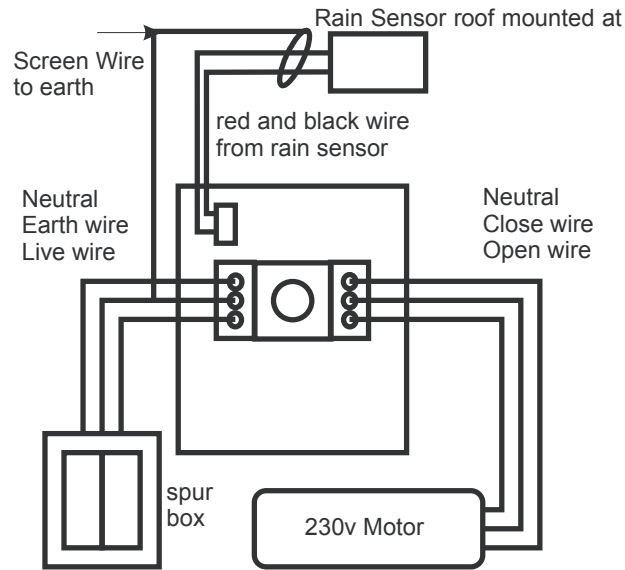

Back View of MB06 with Connections

INPUT MAINS AND OUTPUT MOTOR 1mm CABLE

MB06 Temperature Control Panel & Roof Mounted Rain Sensor

Wiring as diagram above from a fused spur

Position the rain sensor outside on the glass if it is a conservatory or on the glazing bar

Clean the surface you are sticking the sensor, remove backing and secure

Push down and ensure a good fixing

Please ensure the cable is facing downwards from the sensor

Basic Operation Functions MB06

Operating with the front control knob

Manual Mode

Manual Close - Turn the knob fully left to manually close

Manual Open - Turn the knob fully right to manually open

Note - Rain sensor will not function in manual open mode

Actuators are powered open or close for sixty seconds