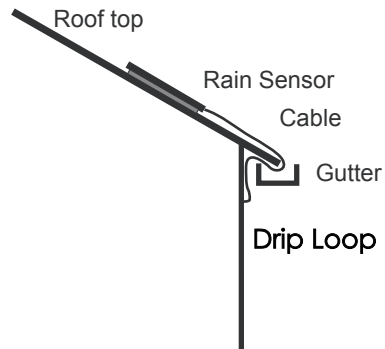

Back View of MB06 with Connections

INPUT MAINS AND OUTPUT MOTOR 1mm CABLE

MB06 Temperature Control Panel & Roof Mounted Rain Sensor

Wiring as diagram above from a fused spur

Position the rain sensor outside on the glass if it is a conservatory or on the glazing bar

Clean the surface you are sticking the sensor, remove backing and secure

Push down and ensure a good fixing

Please ensure the cable is facing downwards from the sensor

Basic Operation Functions MB06

Operating with the front control knob

Manual Mode

Manual Close - Turn the knob fully left to manually close

Manual Open - Turn the knob fully right to manually open

Note - Rain sensor will not function in manual open mode

Actuators are powered open or close for sixty seconds