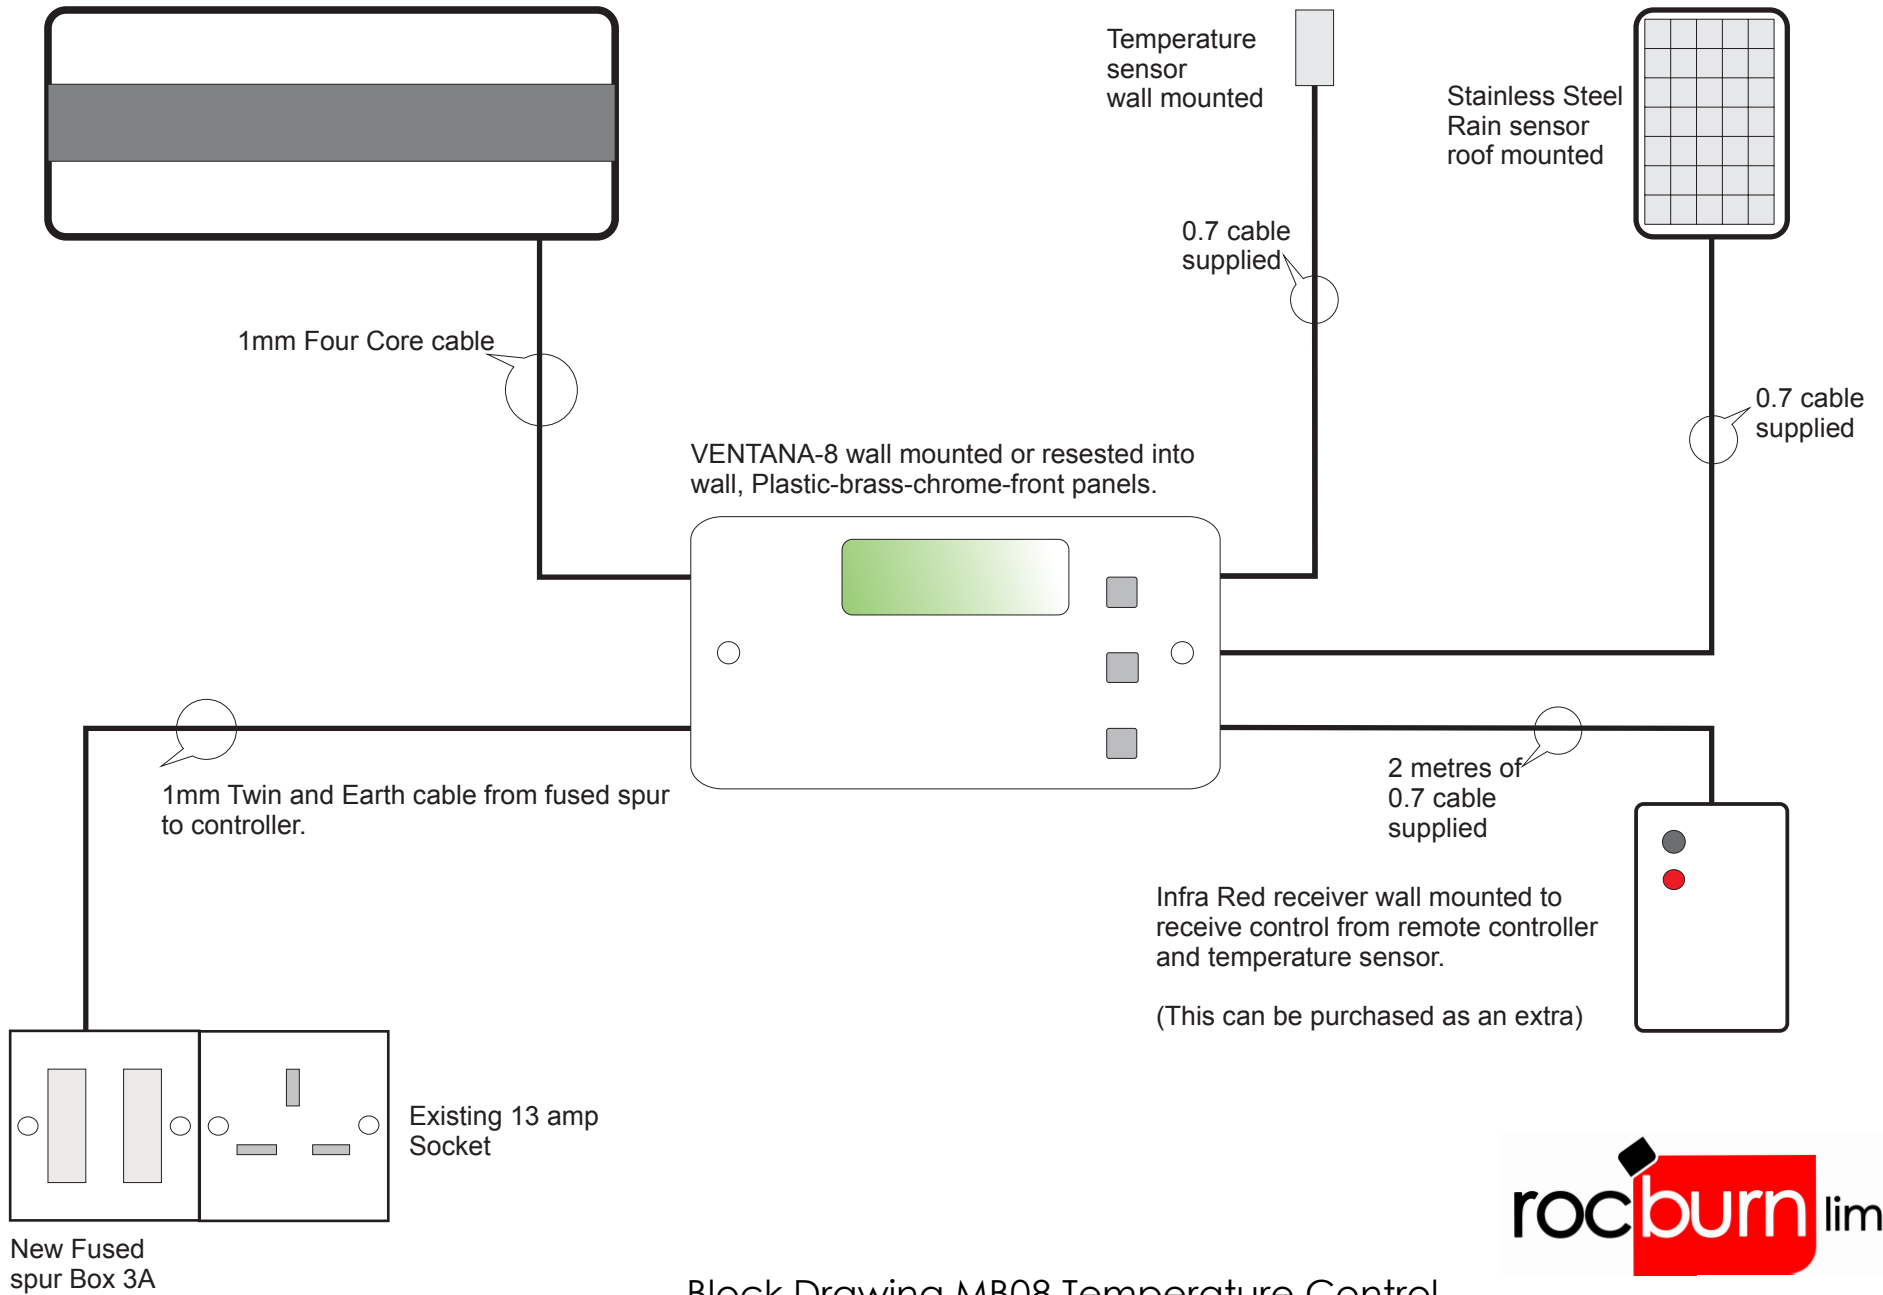

Window mounted motor or motors

Block Drawing MB08 Temperature Control